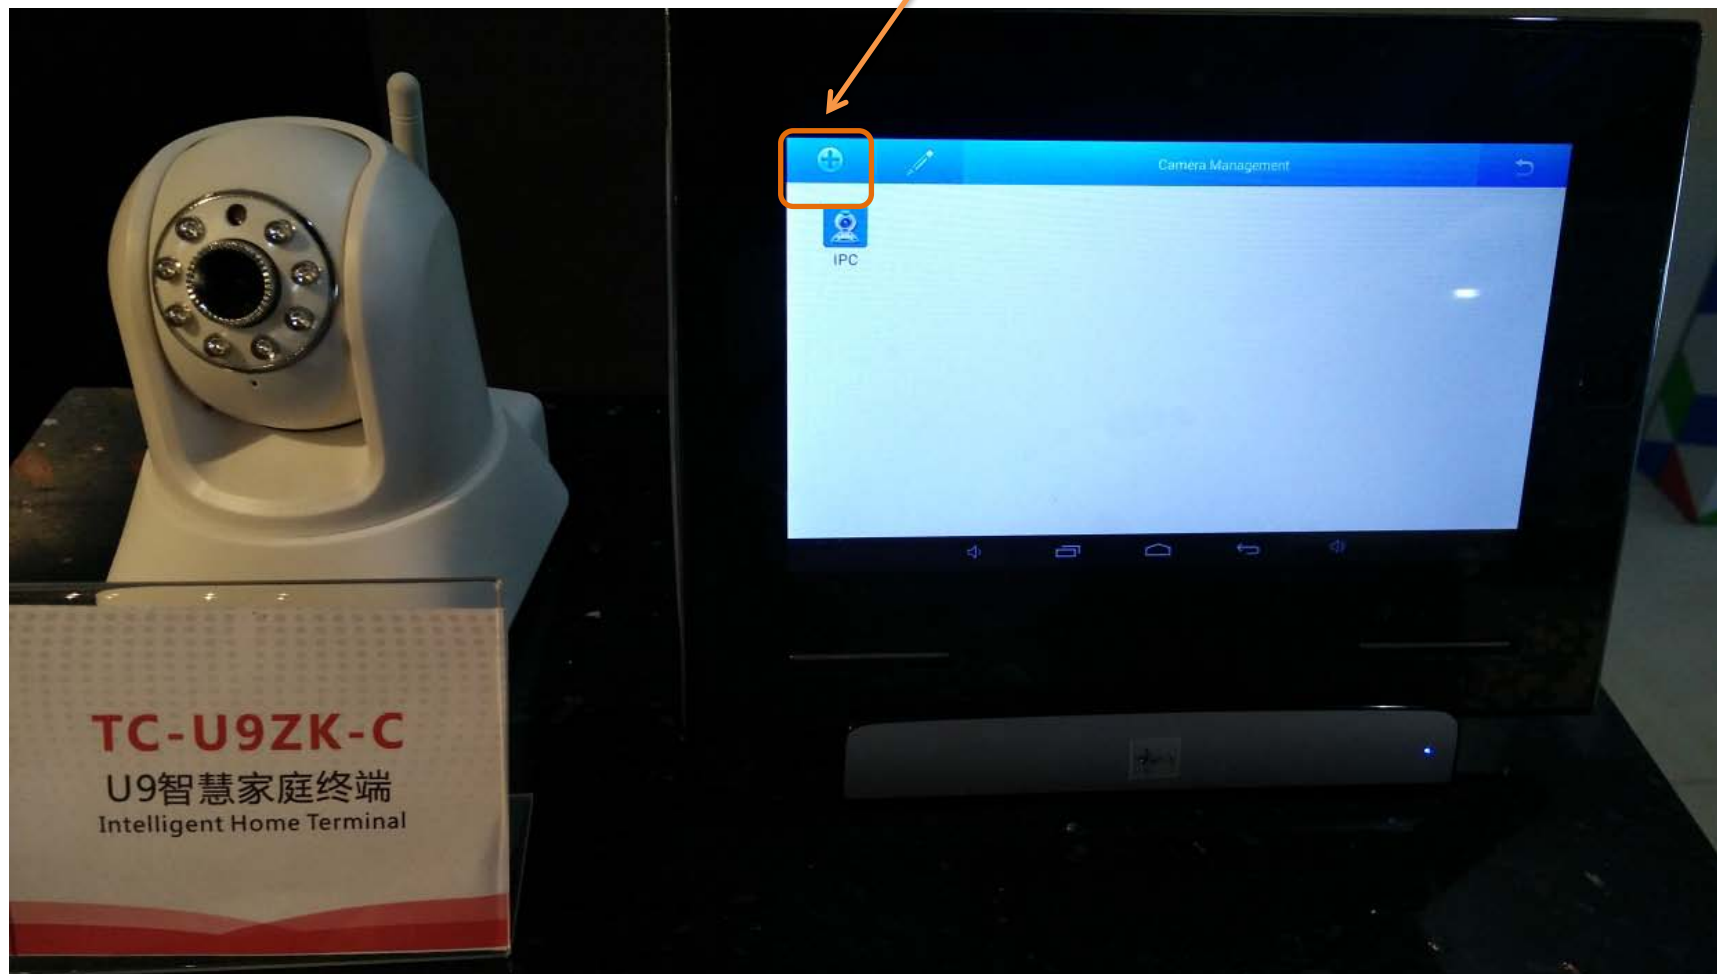

## Connect the IPC and Indoor Monitor to the Same Wifi

Enter the IPC menu and press the ADD button

Select the IPC type with ONVIF

Press the Search button searching the Online IPC

Select the right IP Address of the IPC, it's preset Port will auto fill