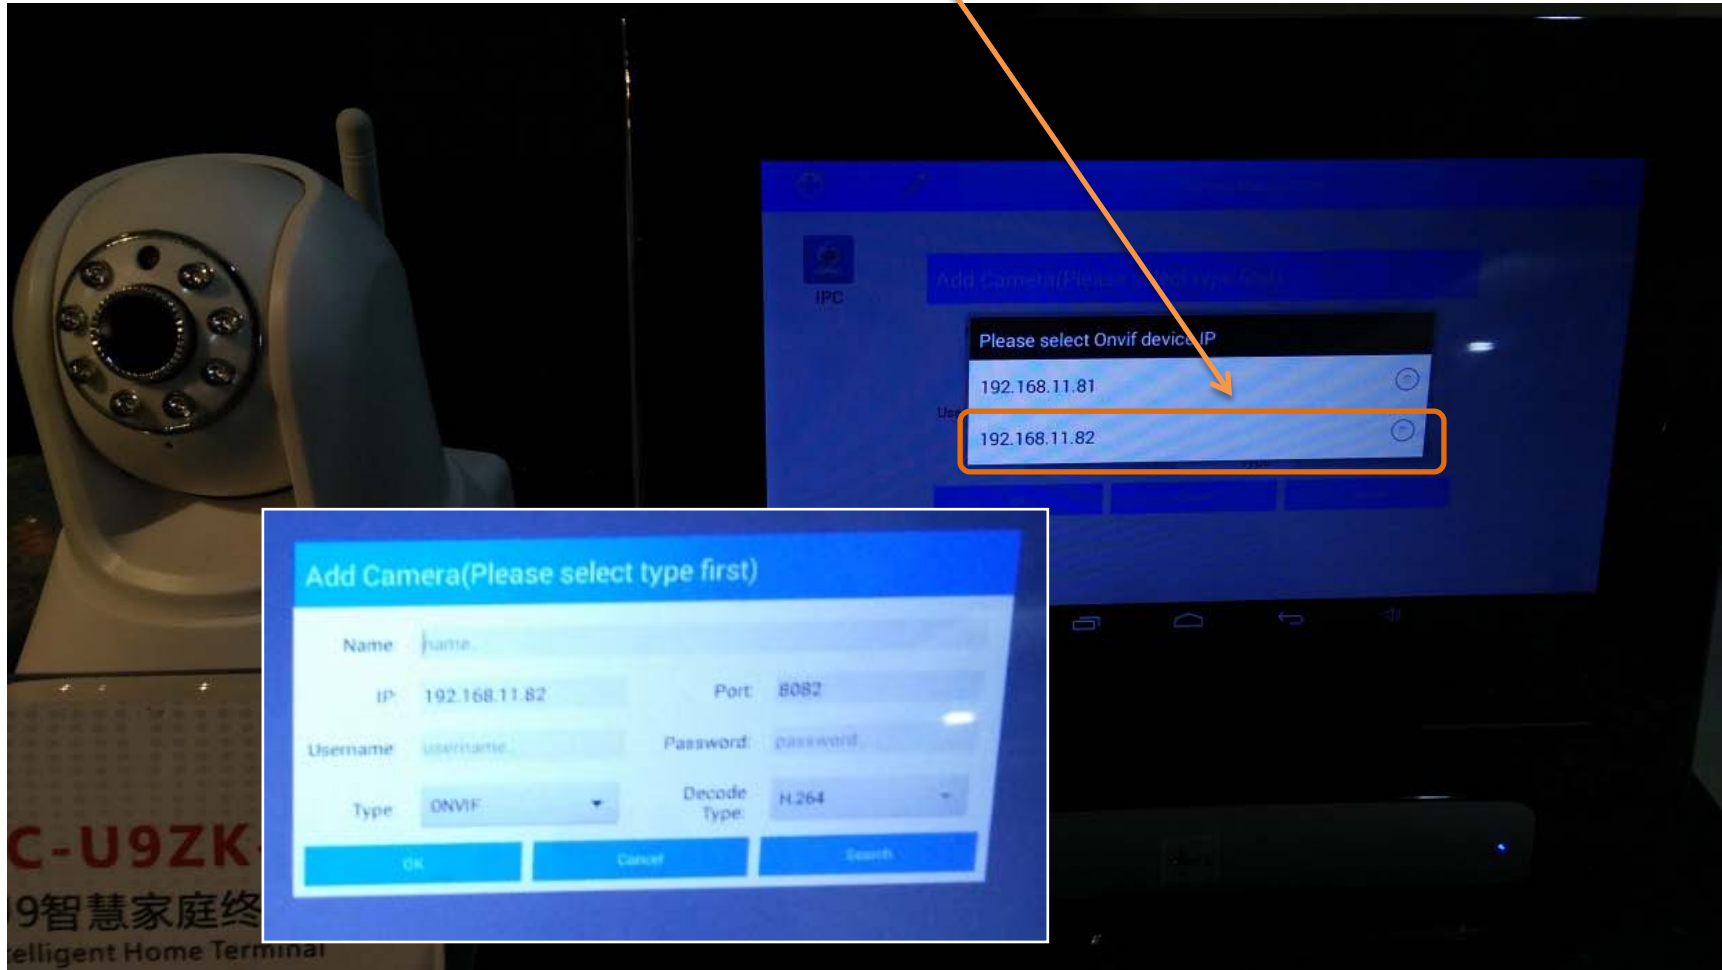

## Connect the IPC and Indoor Monitor to the Same Wifi

Enter the IPC menu and press the ADD button

Select the IPC type with ONVIF

Press the Search button searching the Online IPC

Select the right IP Address of the IPC, it's preset Port will auto fill

Name for the IPC and input it's Username and password manually

Operate the IP Camera, with the PTZ controller for the PTZ IPC