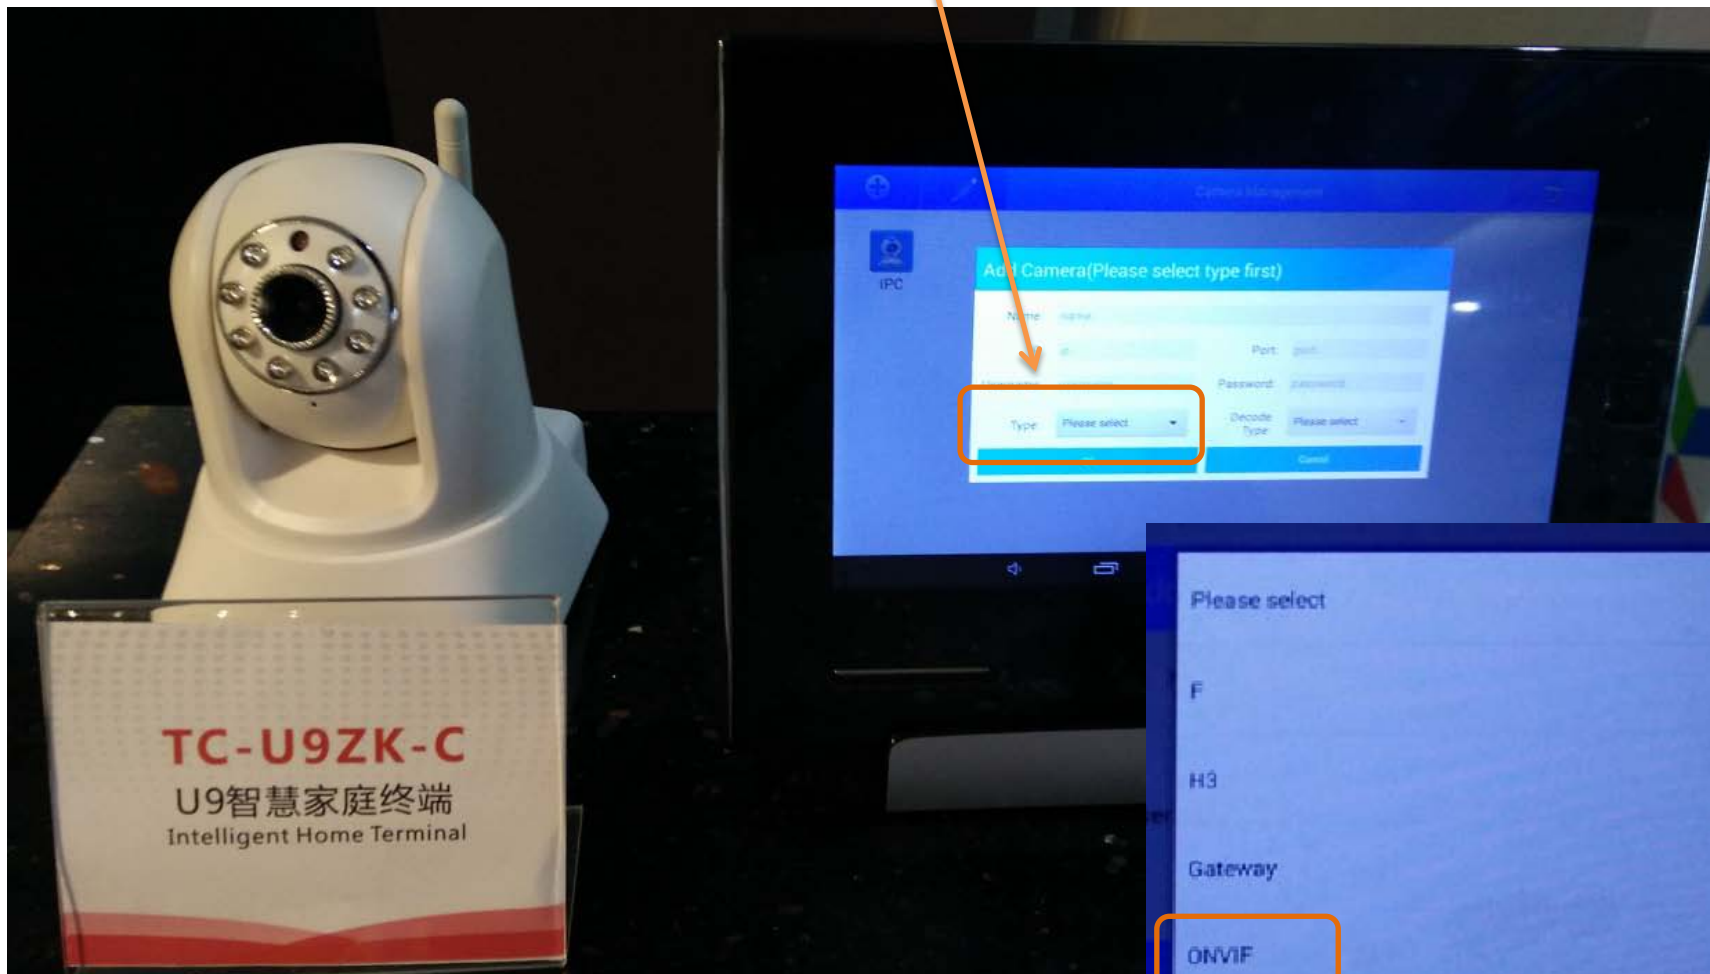

# IP Camera Configure Instruction

-- Home Security

## Connect the IPC and Indoor Monitor to the Same Wifi

Enter the IPC menu and press the ADD button

Select the IPC type with ONVIF

Press the Search button searching the Online IPC

Select the right IP Address of the IPC, it's preset Port will auto fill