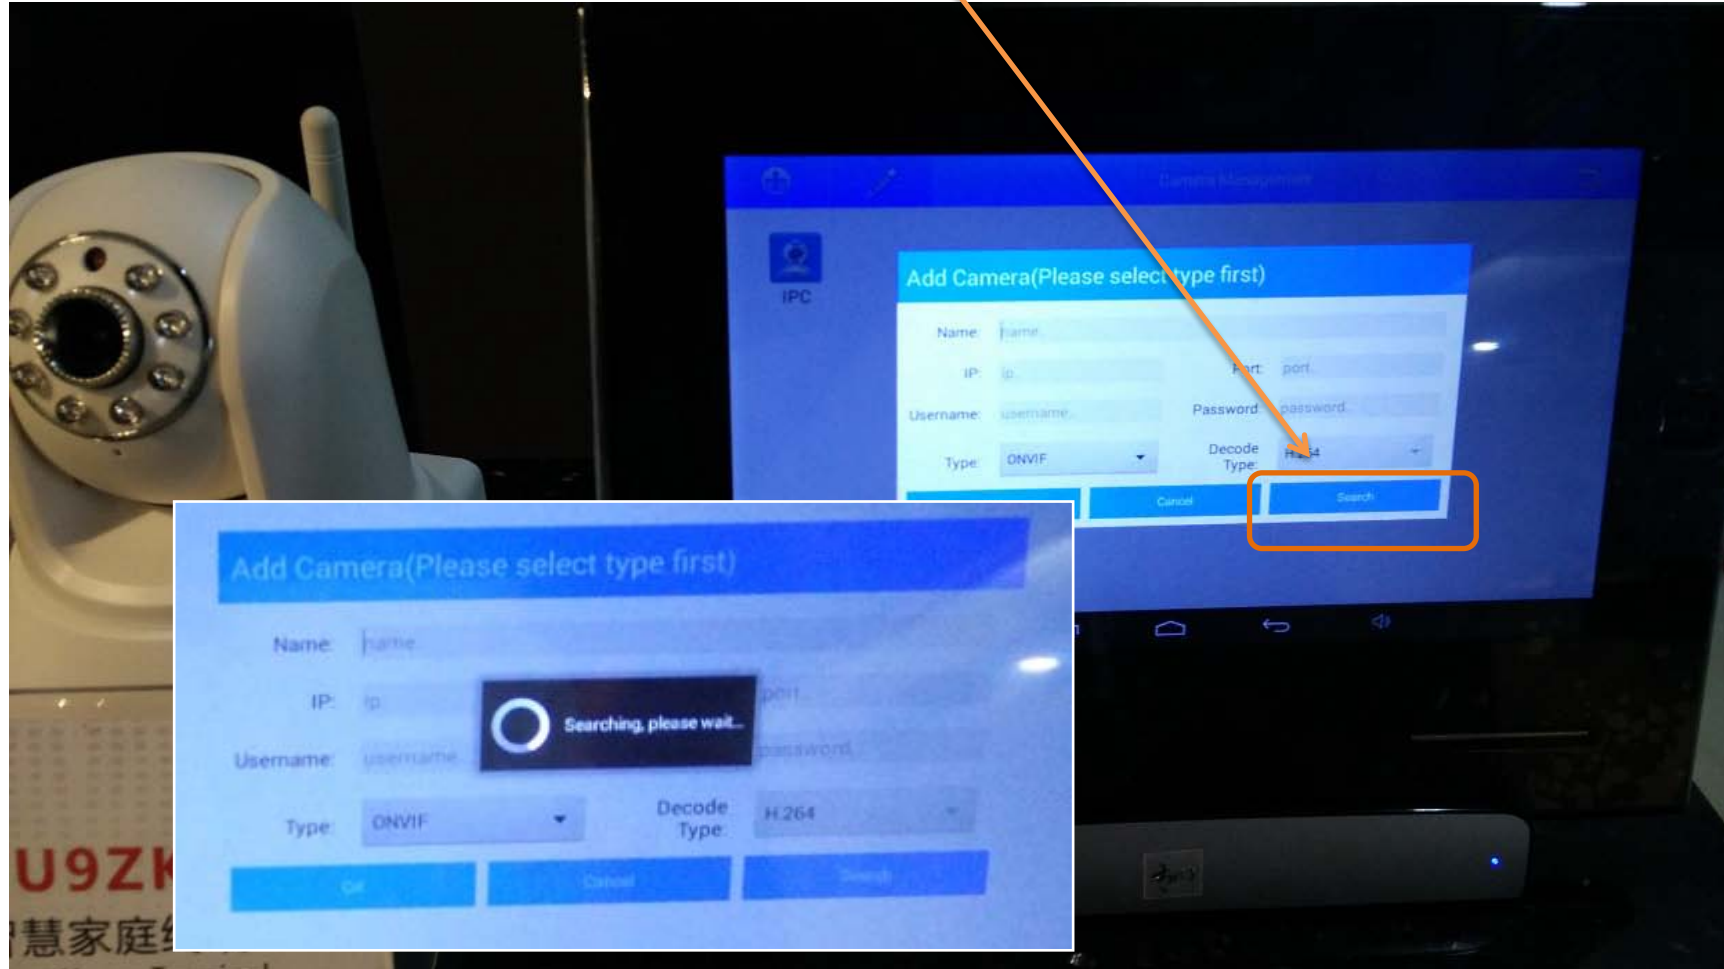

## Connect the IPC and Indoor Monitor to the Same Wifi

Enter the IPC menu and press the ADD button

Select the IPC type with ONVIF

Press the Search button searching the Online IPC

Select the right IP Address of the IPC, it's preset Port will auto fill

Name for the IPC and input it's Username and password manually

Operate the IP Camera, with the PTZ controller for the PTZ IPC