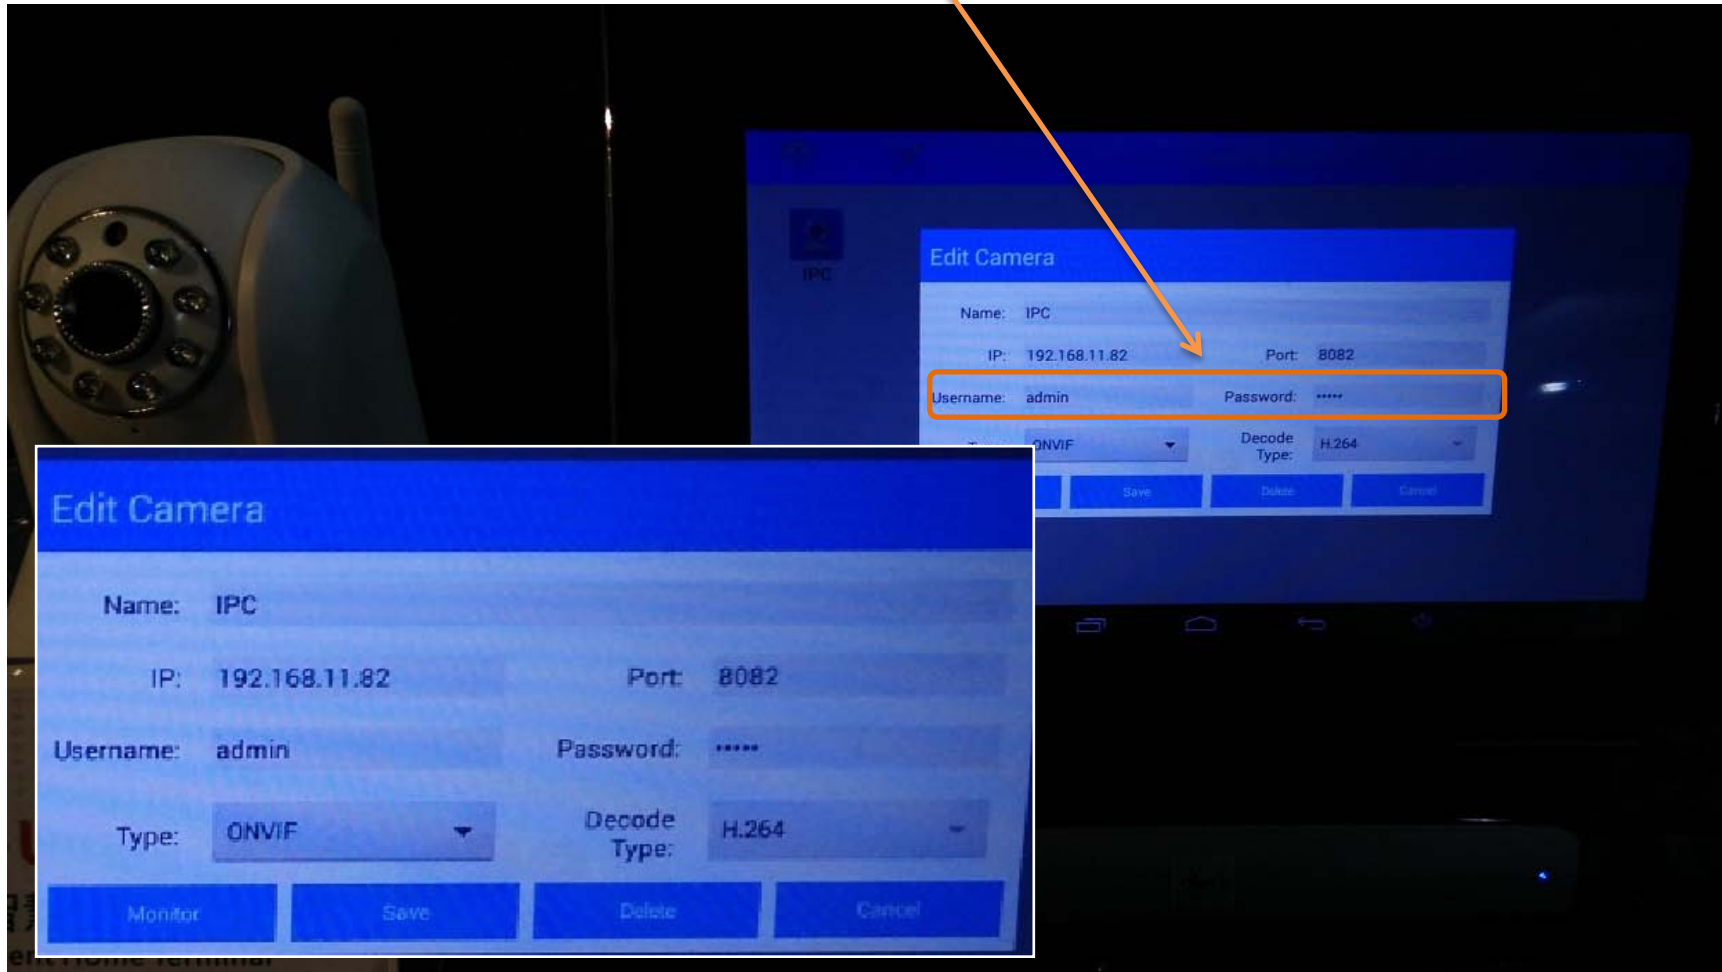

# IP Camera Configure Instruction

-- Home Security

## Connect the IPC and Indoor Monitor to the Same Wifi

Enter the IPC menu and press the ADD button

Select the IPC type with ONVIF

Press the Search button searching the Online IPC

Select the right IP Address of the IPC, it's preset Port will auto fill

Name for the IPC and input it's Username and password manually

Operate the IP Camera, with the PTZ controller for the PTZ IPC